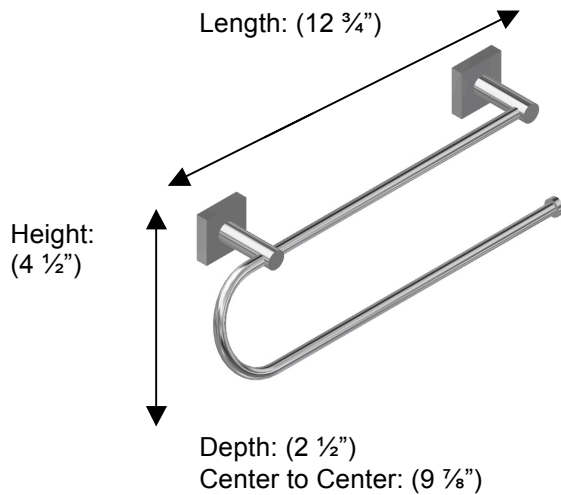

BRAGA

67621 Paper Towel Roll Holder

**Description:**

Paper towel roll holder

Finishes:

-  CR – Chrome
-  PV – Polished Brass
-  UB – Unlacquered Brass
-  MB – Matte Black
-  NI – Polished Nickel
-  ES – Satin Nickel
-  GD – Gold

Material:

Brass

Method of Fixing:

Direct to wall

Country of Origin:

Portugal

All Dimensions are approximate